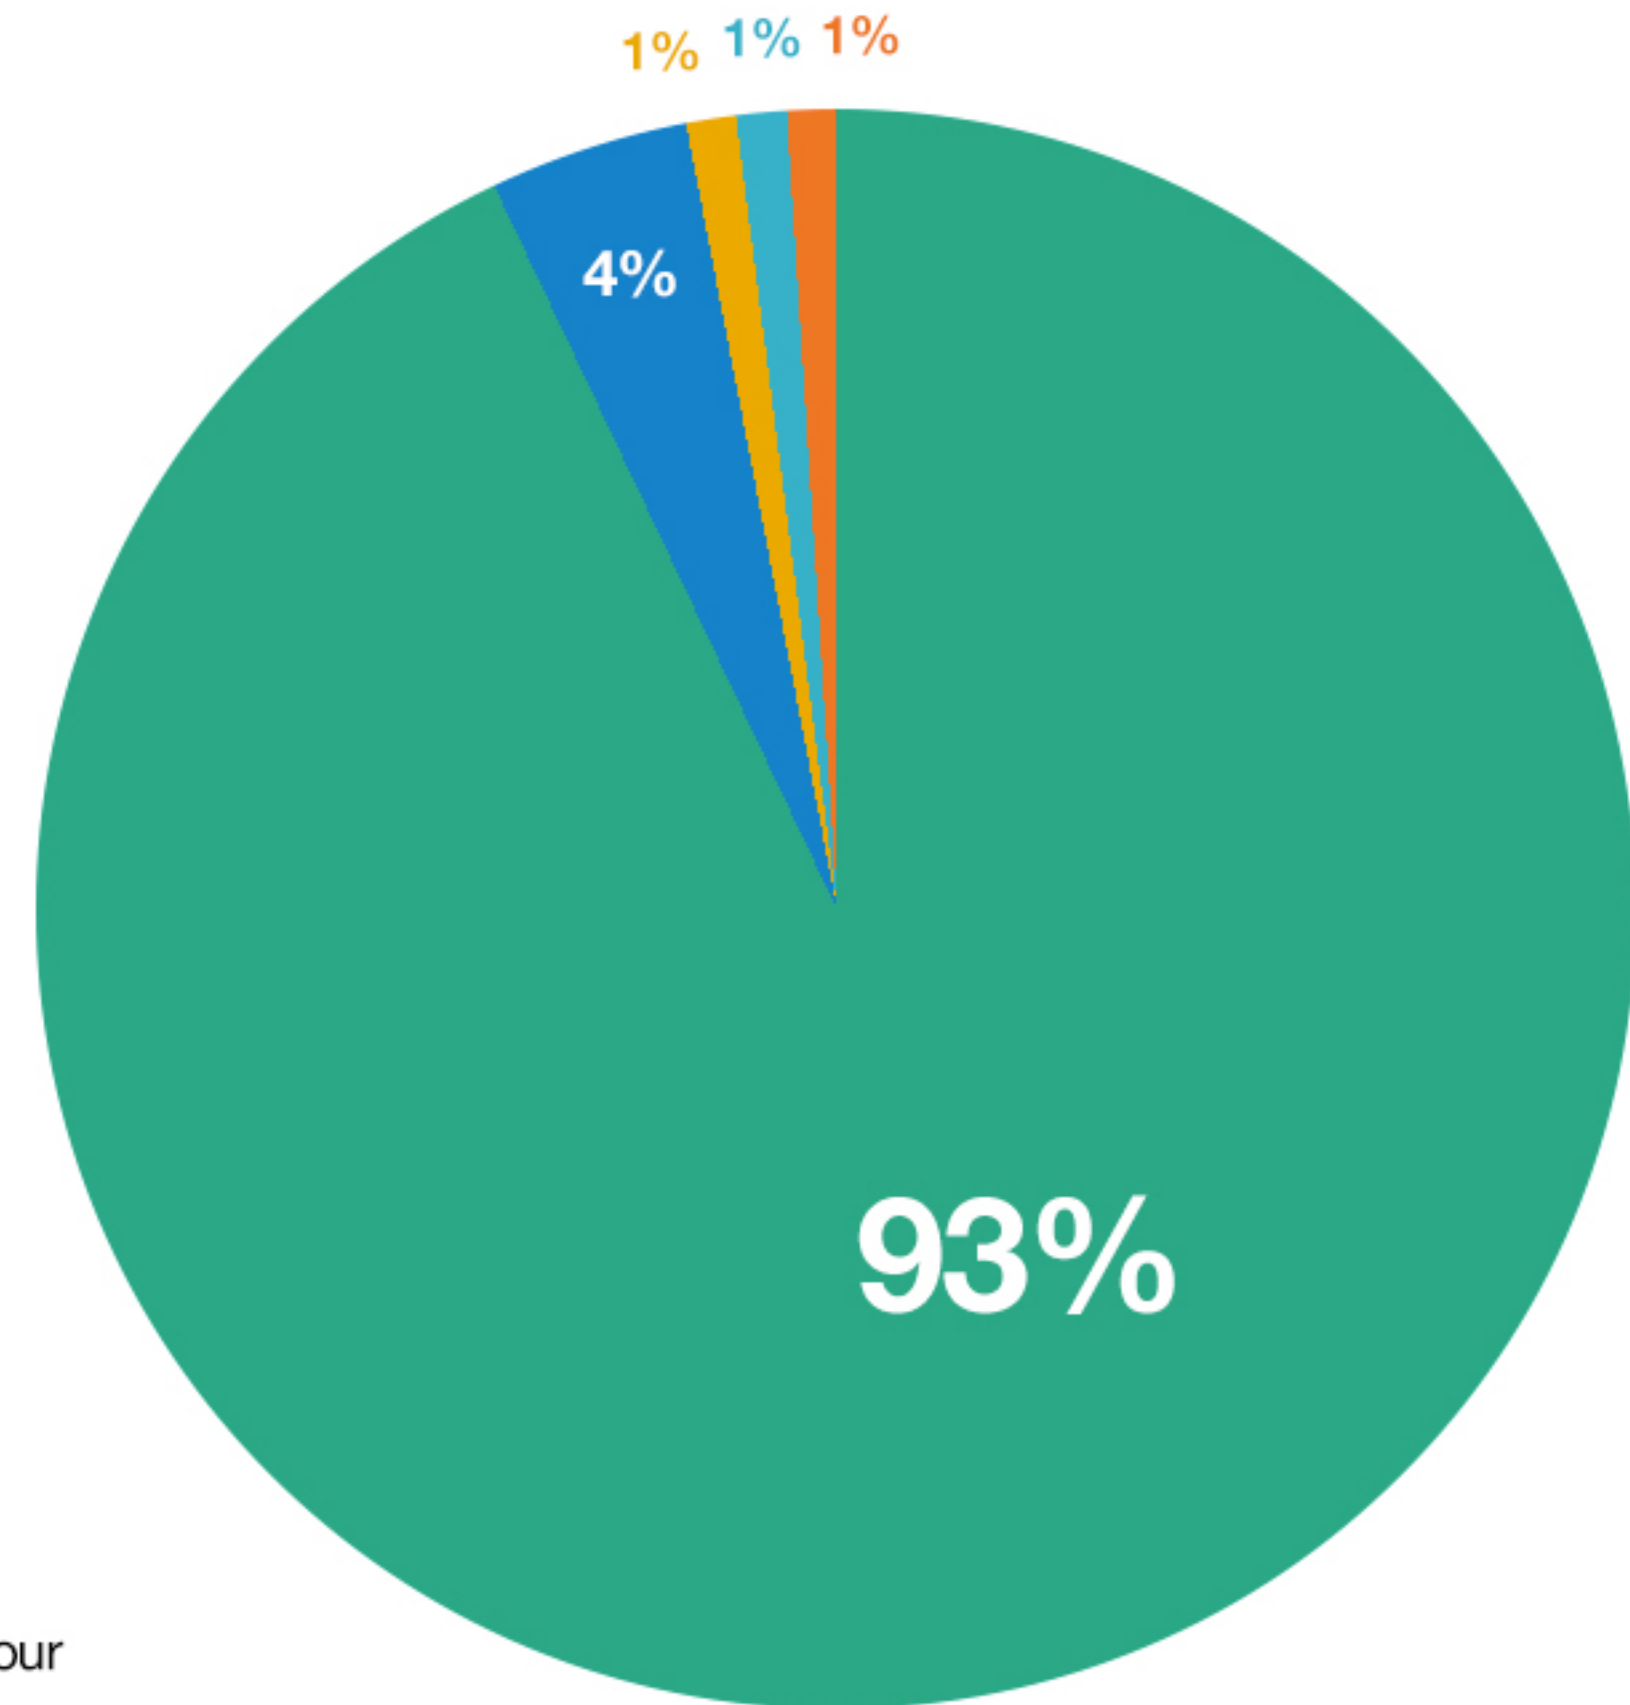

Survey highlights

October 2021

Follow the idea:

@LeithActivity

@LeithLinksActivityPark

leithlinksactivitypark

LEITH
LINKS
ACTIVITY
PARK

We conducted a survey from 17 July to 2 August 2021 using the online SurveyMonkey platform to canvas views on initial ideas for a proposed Leith Links Activity Park. The following posts detail the results alongside some selected comments from respondents.

The full report is available on our website: www.leithlinksactivitypark.com

Location of respondents with valid postcodes

Number of respondents

2k

Age of respondents

Q1.

On a scale of 1 - 5 (1 being strongly in favour, 3 being neutral, and 5 being strongly opposed), how strongly would you support this site being transformed into a local activity park for all?

- Strongly in favour
- Moderately in favour
- Neutral
- Moderately opposed
- Strongly opposed

“

A place for young people to be engaged and feel like they belong would be a brilliant replacement to the unused bowling green area.