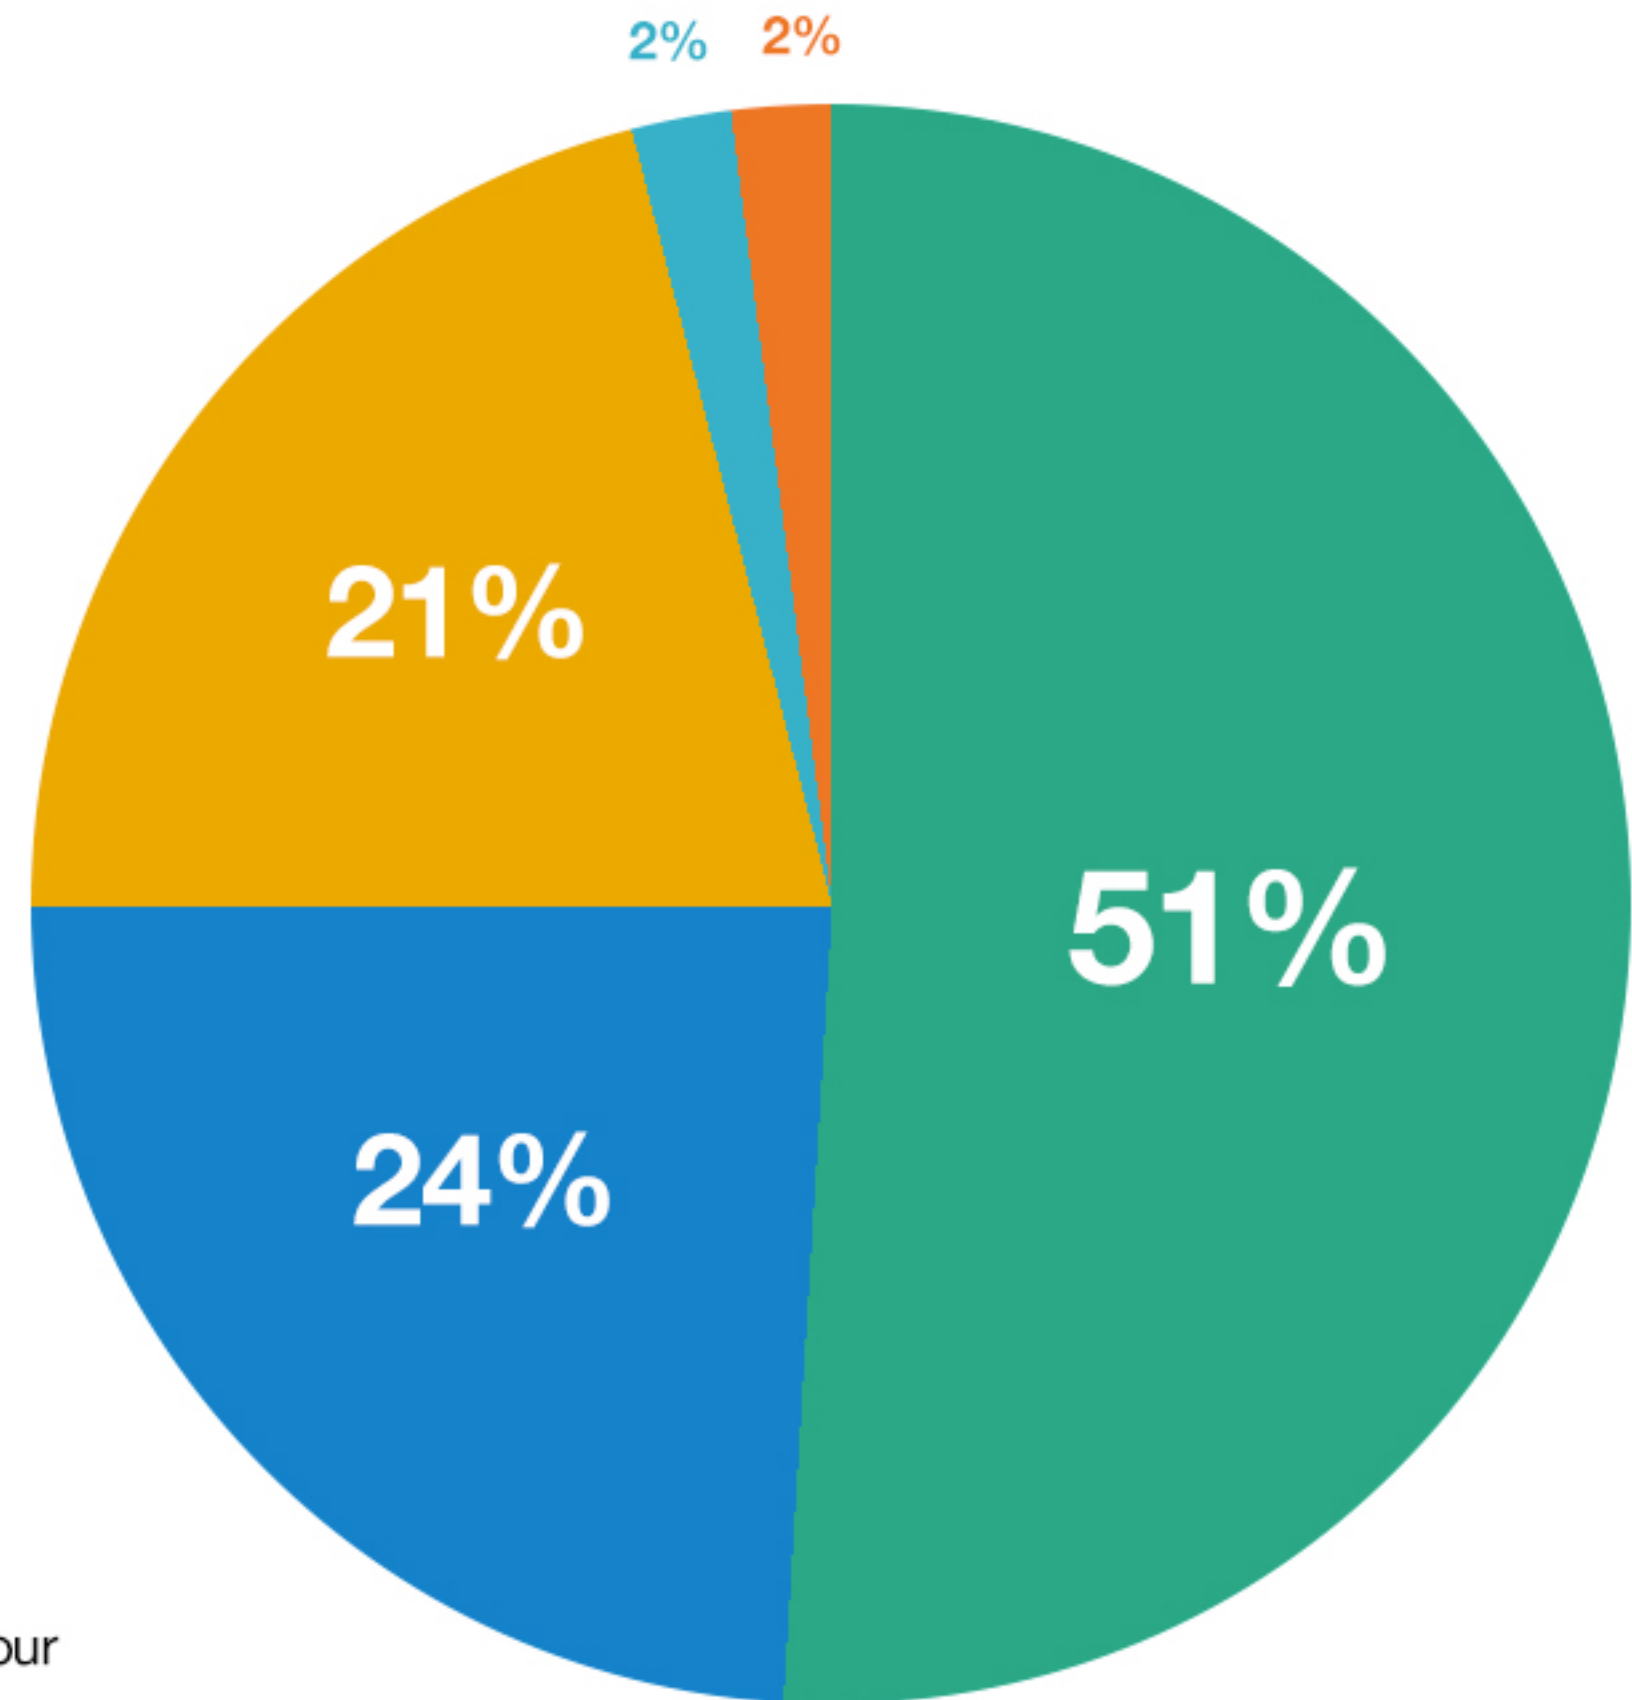

Q3b.

How strongly would you support:
Street Workout Gym

- Strongly in favour
- Moderately in favour
- Neutral
- Moderately opposed
- Strongly opposed

“
A large street workout area would be great.

— Survey respondent

”