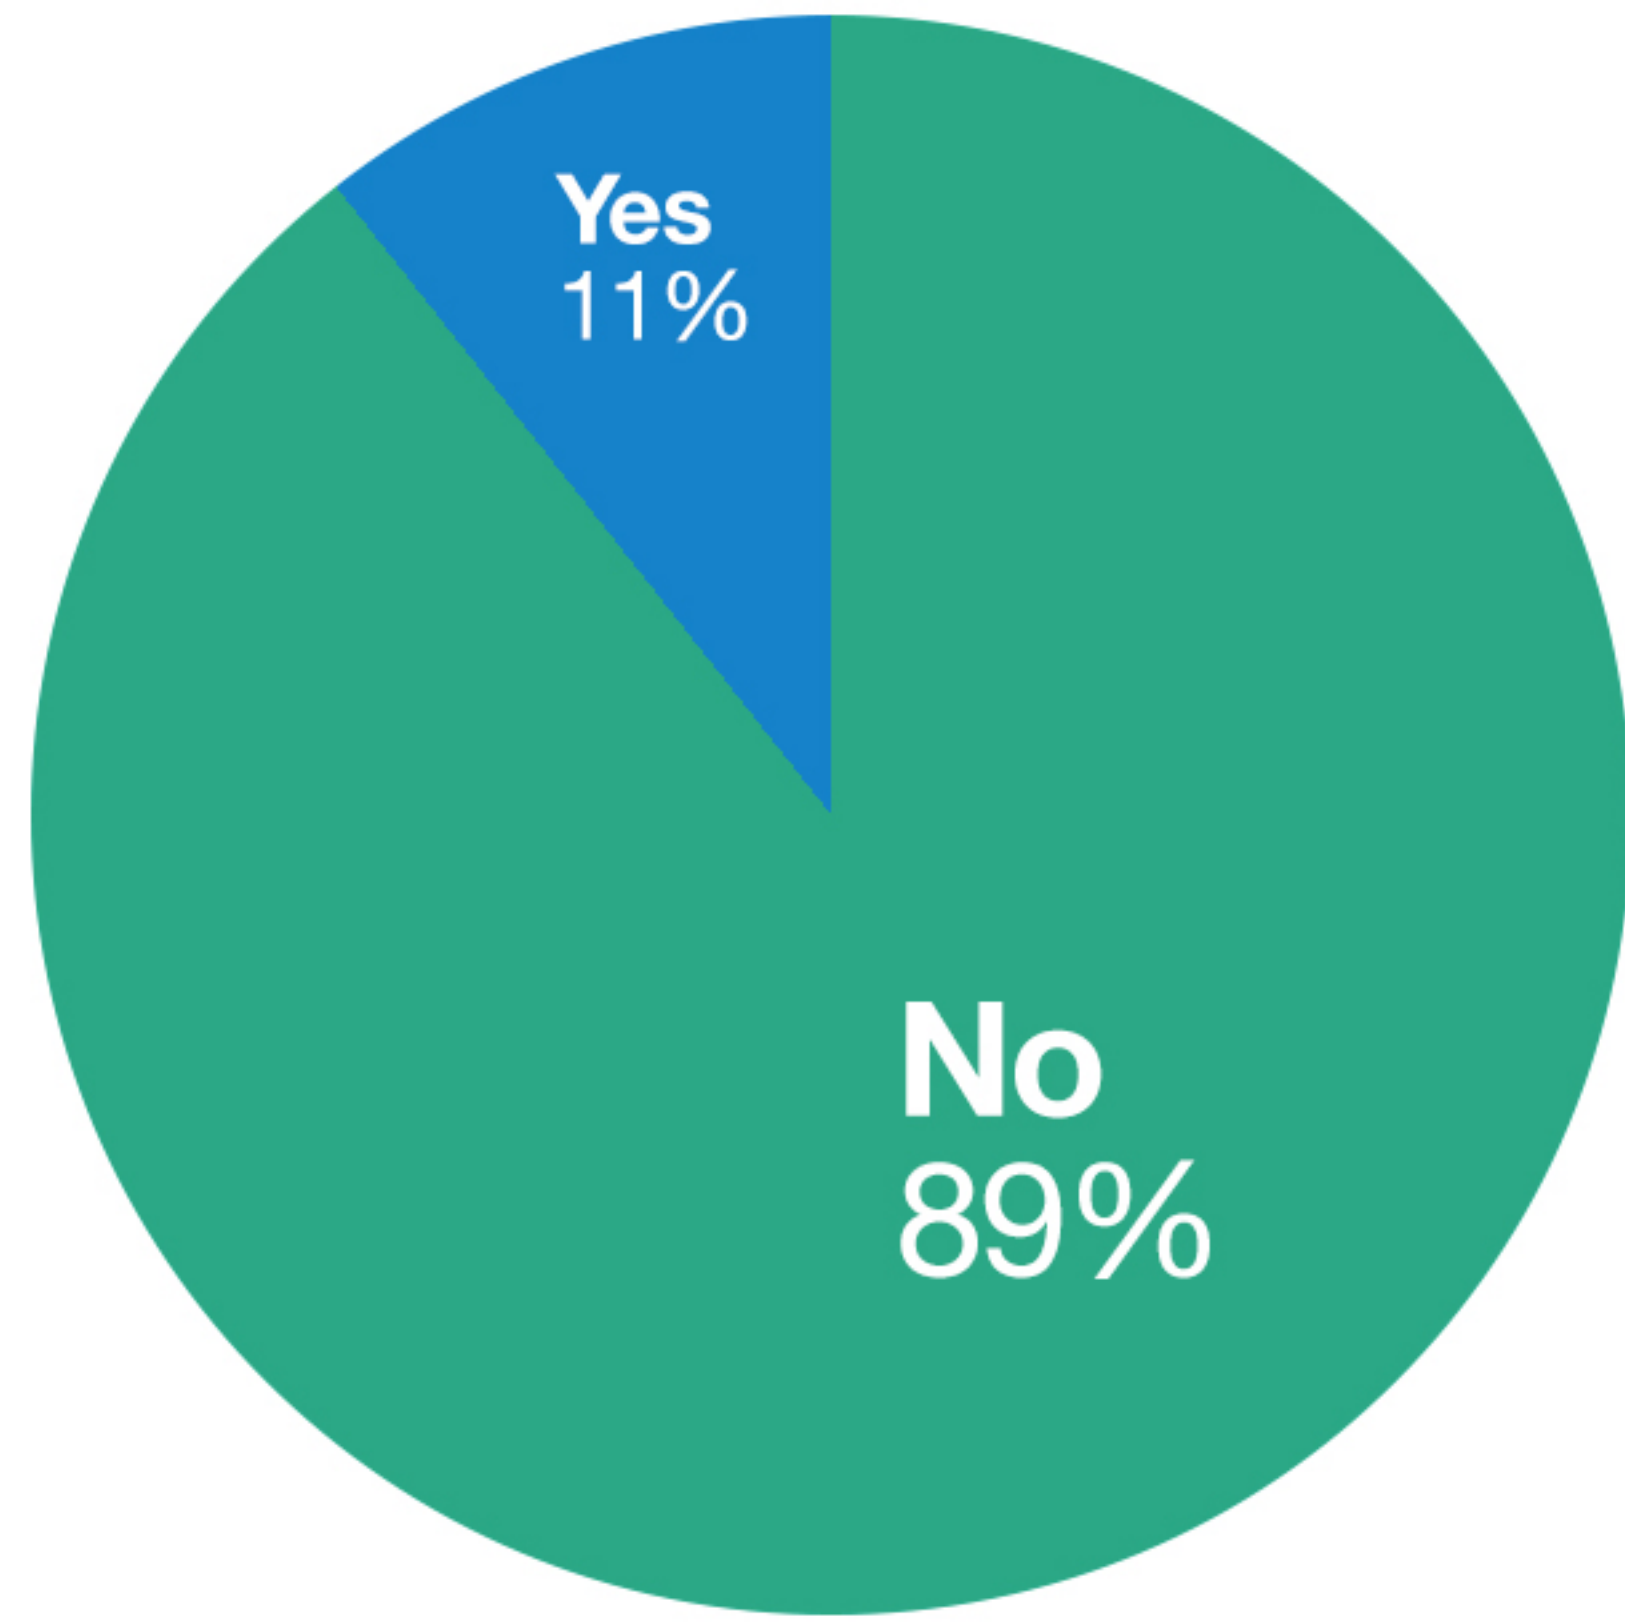

The full report is available on our website: www.leithlinksactivitypark.com

Location of respondents with valid postcodes

Number of respondents

2k

Age of respondents

Q1.

On a scale of 1 - 5 (1 being strongly in favour, 3 being neutral, and 5 being strongly opposed), how strongly would you support this site being transformed into a local activity park for all?

- Strongly in favour
- Moderately in favour
- Neutral
- Moderately opposed
- Strongly opposed

“

A place for young people to be engaged and feel like they belong would be a brilliant replacement to the unused bowling green area.

— Survey respondent

”

Q2.

What is your opinion on the existing sport and recreation facilities in the local area, do we meet the demands of modern youngsters and families?

“

Leith doesn't really have anything to do for someone my age.