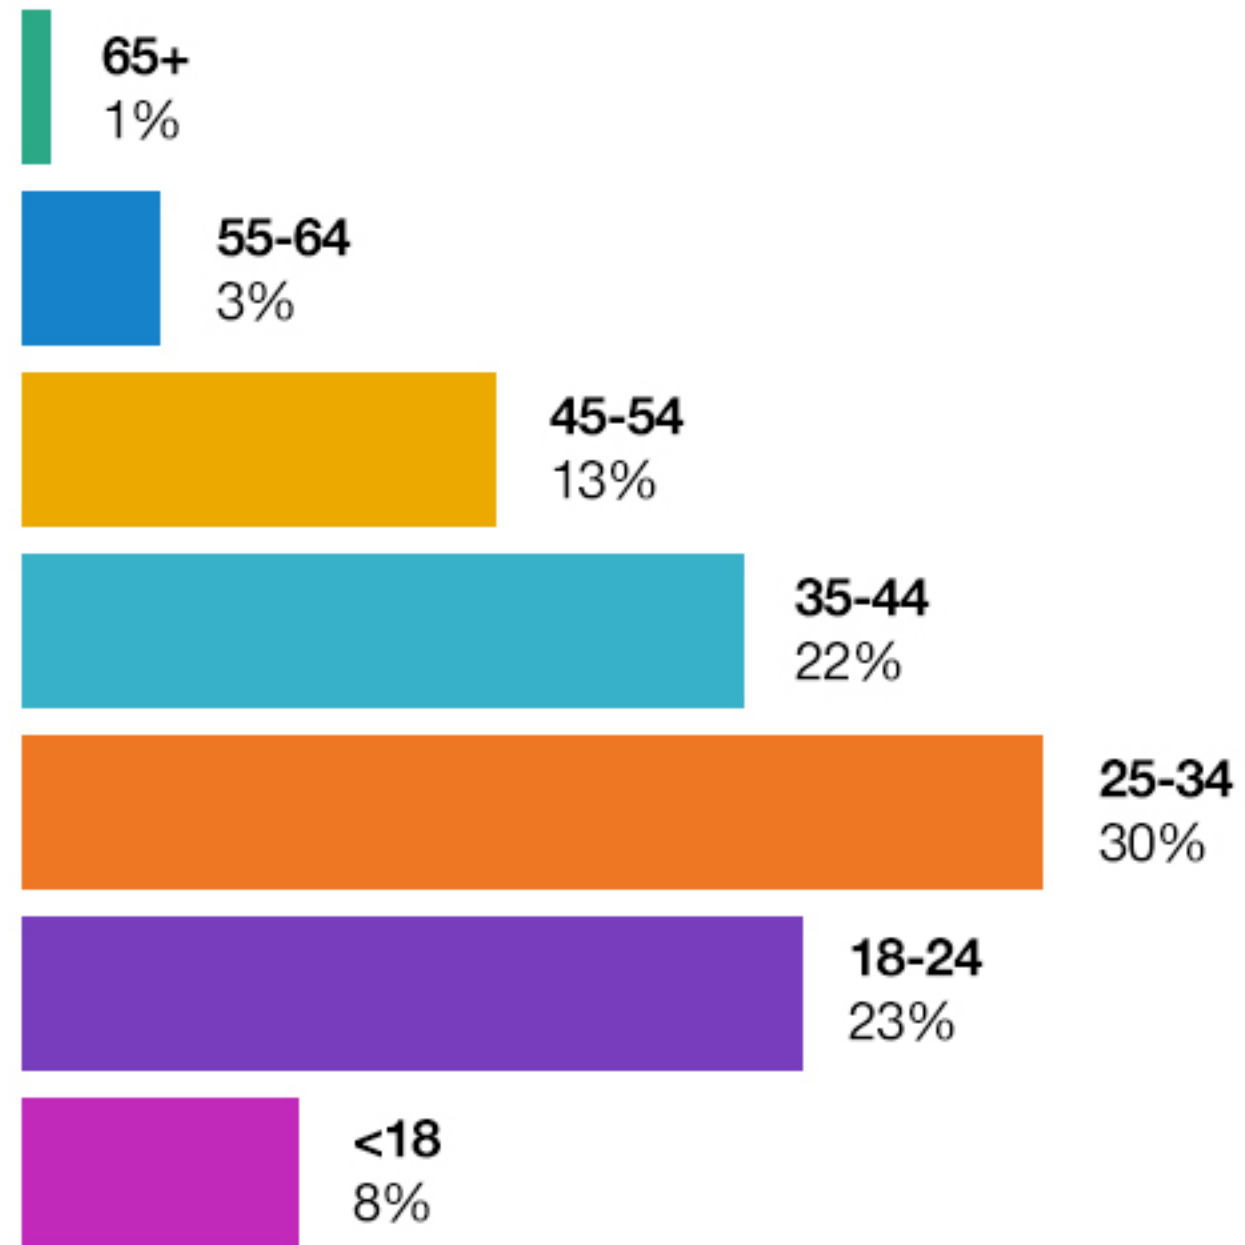

The full report is available on our website: www.leithlinksactivitypark.com

Location of respondents with valid postcodes

Number of respondents

2k

Age of respondents

Q1.

On a scale of 1 - 5 (1 being strongly in favour, 3 being neutral, and 5 being strongly opposed), how strongly would you support this site being transformed into a local activity park for all?

- Strongly in favour
- Moderately in favour
- Neutral
- Moderately opposed
- Strongly opposed

“

A place for young people to be engaged and feel like they belong would be a brilliant replacement to the unused bowling green area.