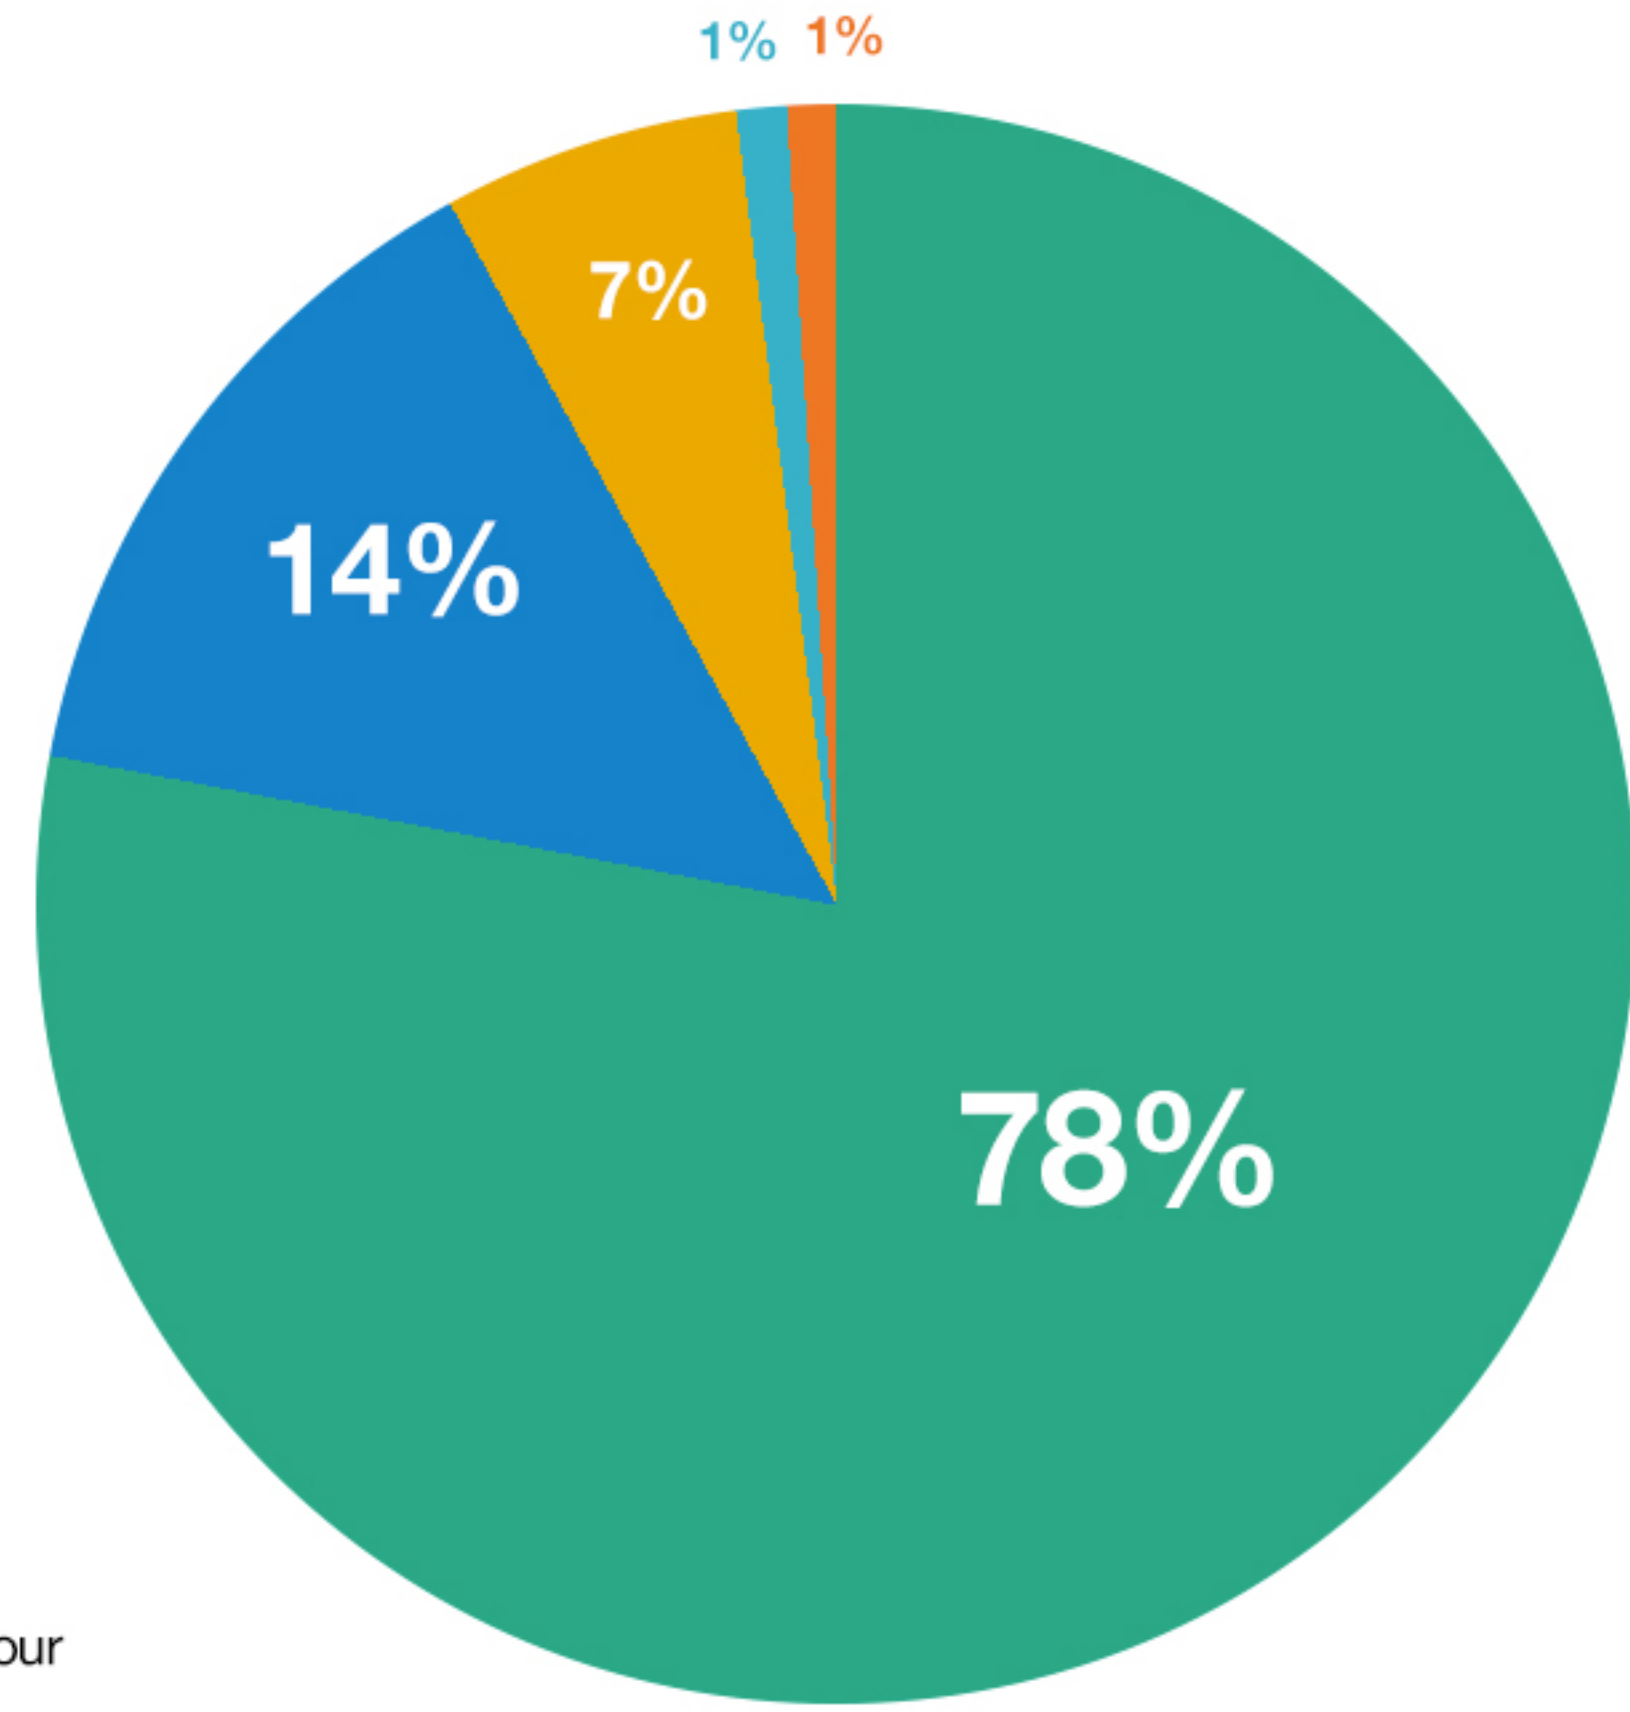

Q3d.

How strongly would you support:
Bike repair /
Active travel hub /
Community space / Toilets

- Strongly in favour
- Moderately in favour
- Neutral
- Moderately opposed
- Strongly opposed

“

There should be activities run on these sites for youth to attend i.e. bike park sessions which are led or supervised and where children can access bikes.

— Survey respondent

”