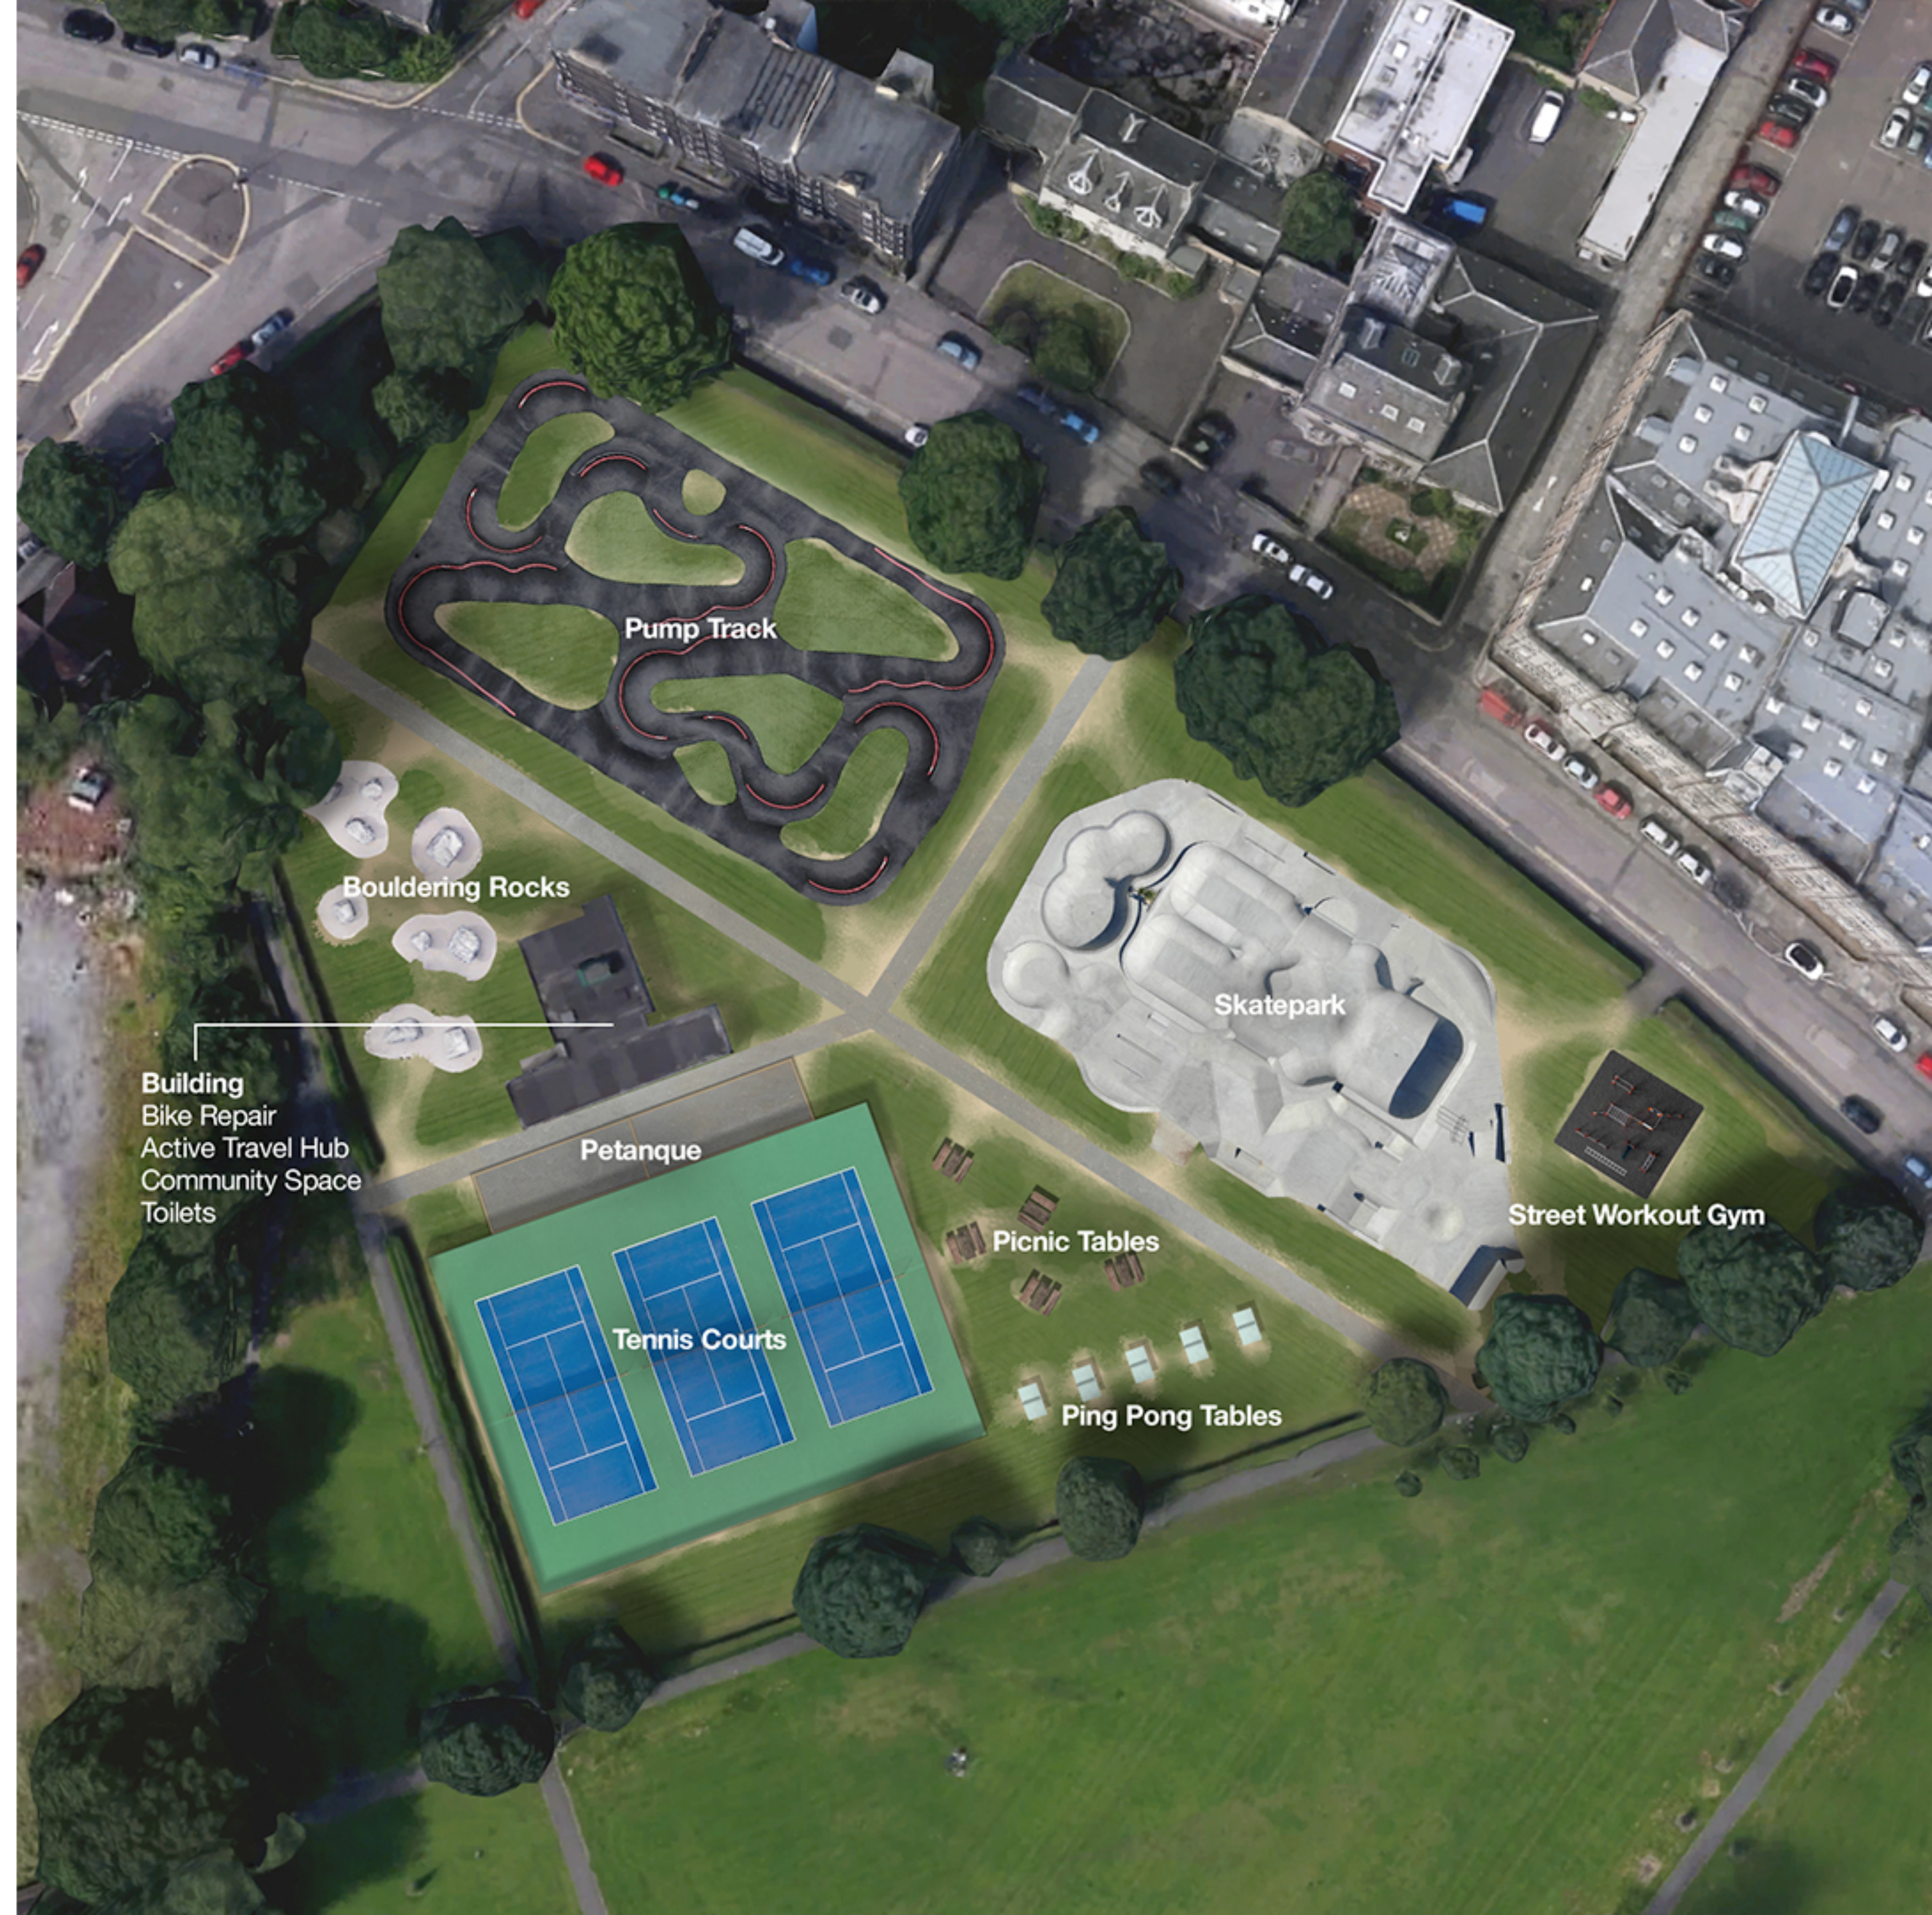

Age of respondents